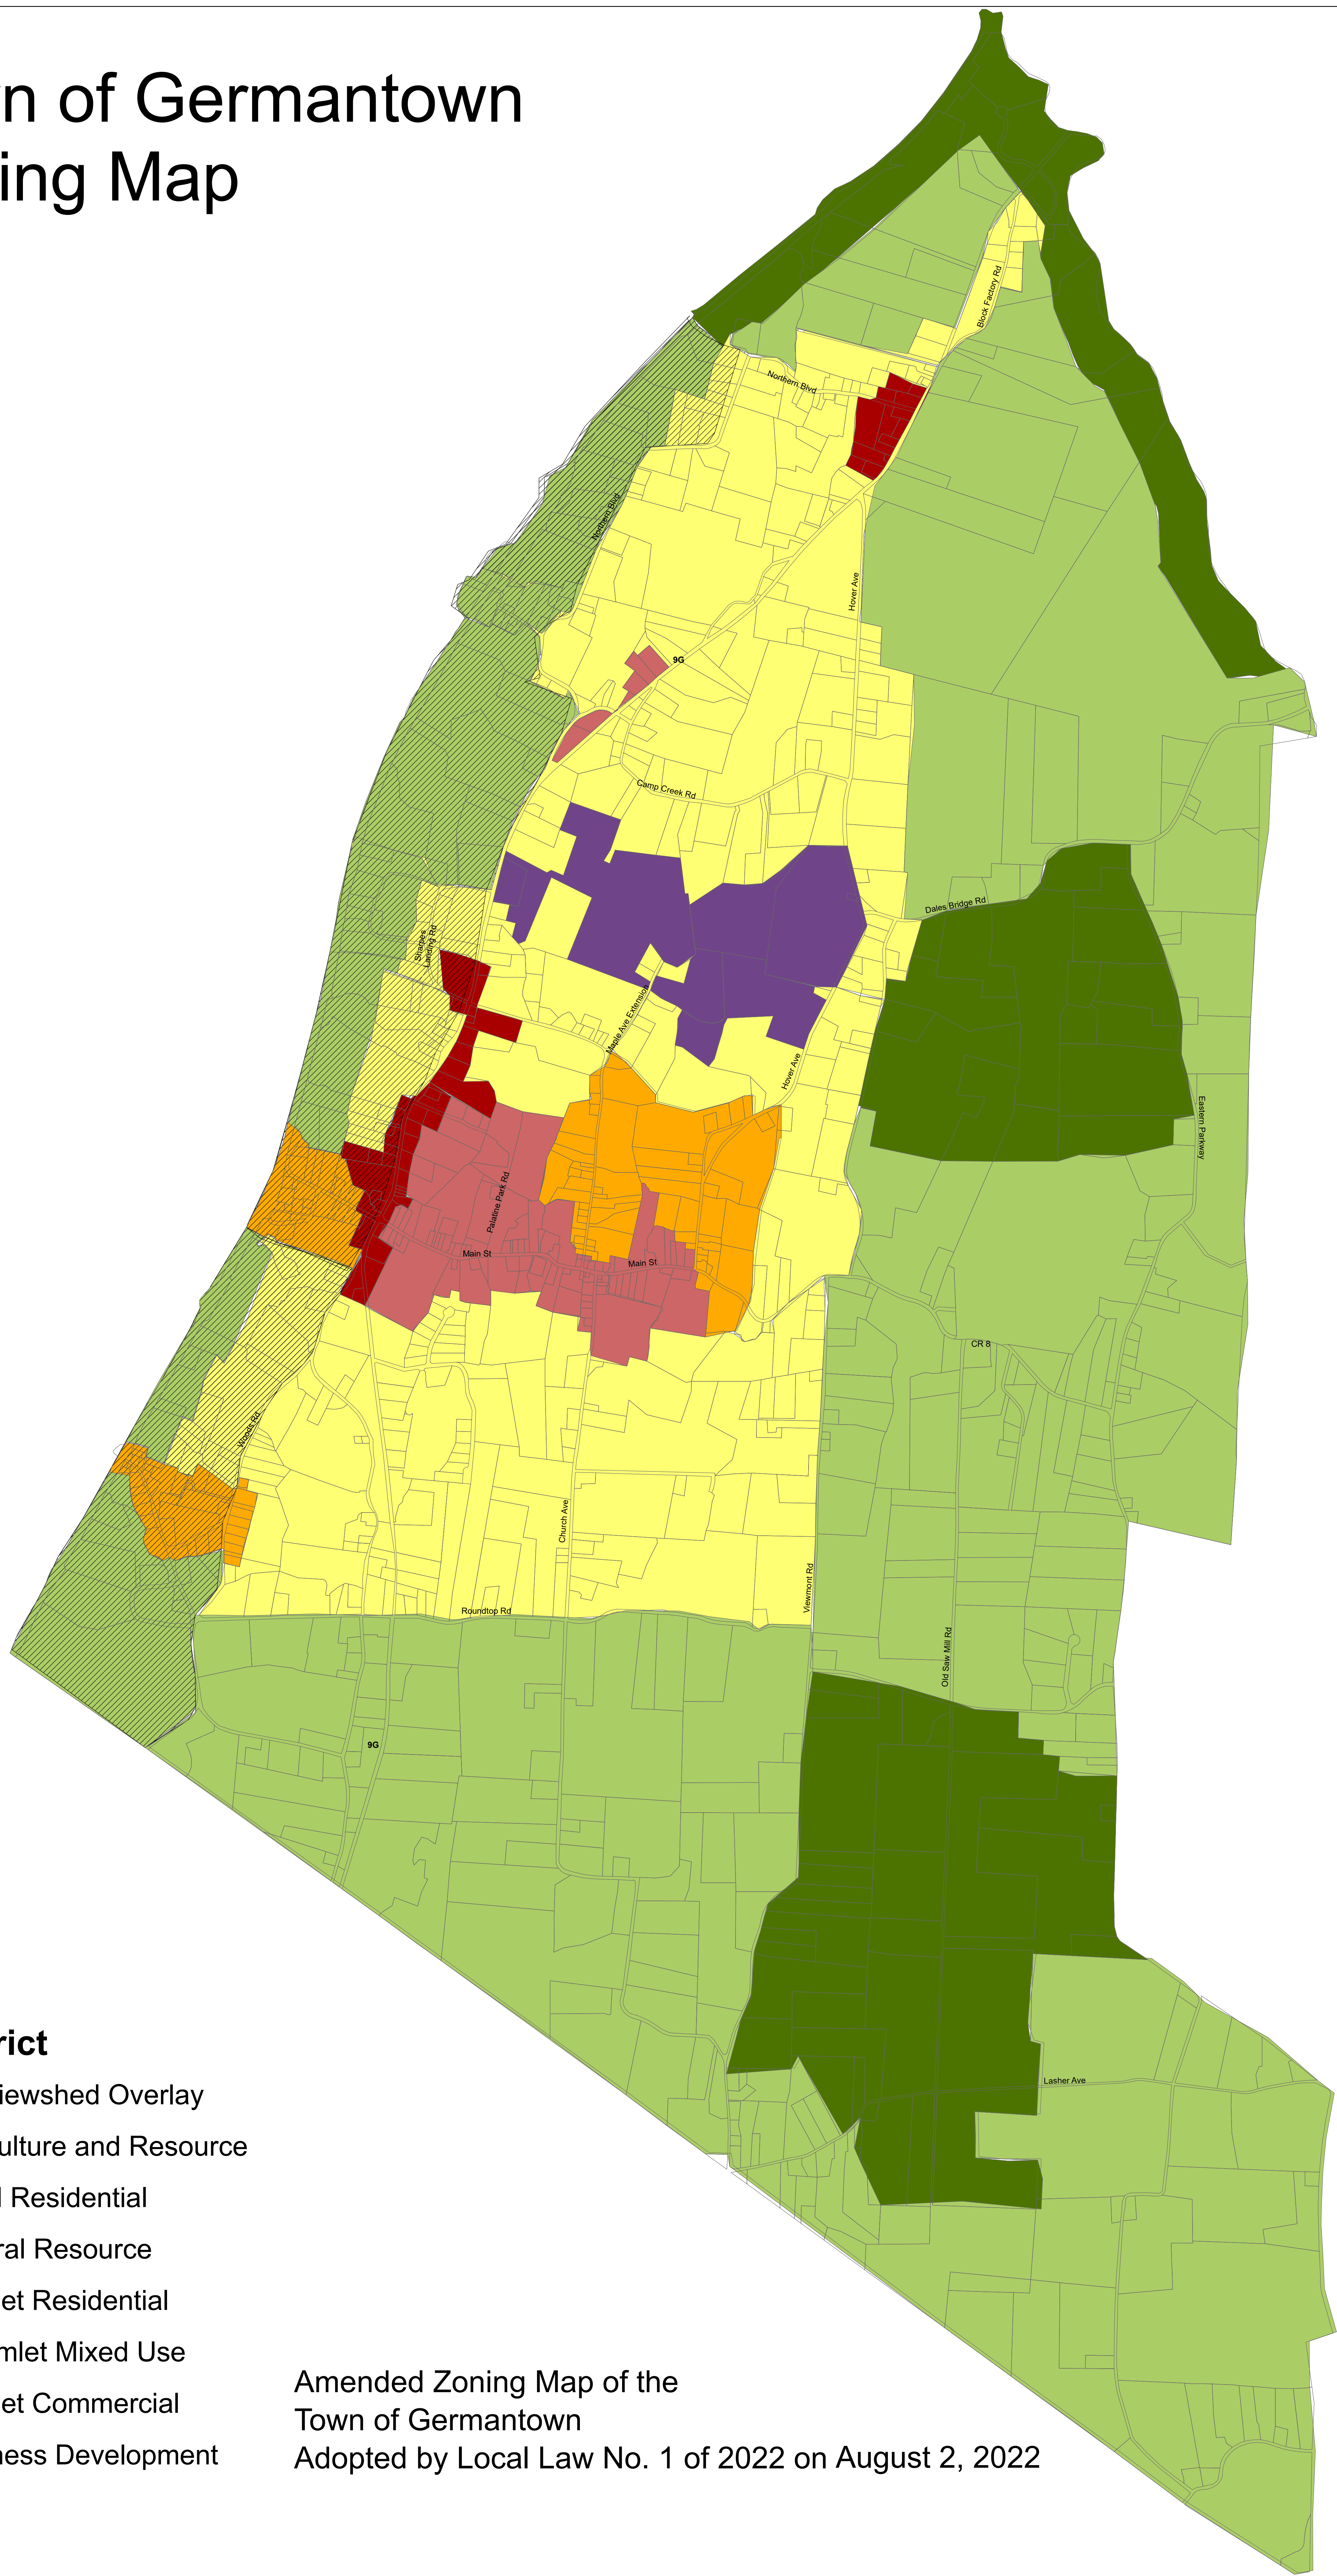

Town of Germantown Zoning Map

Zoning District

-  Scenic Viewshed Overlay
-  AR Agriculture and Resource
-  RR Rural Residential
-  NR Natural Resource
-  HR Hamlet Residential
-  HMU Hamlet Mixed Use
-  HC Hamlet Commercial
-  BD Business Development

Amended Zoning Map of the
Town of Germantown
Adopted by Local Law No. 1 of 2022 on August 2, 2022