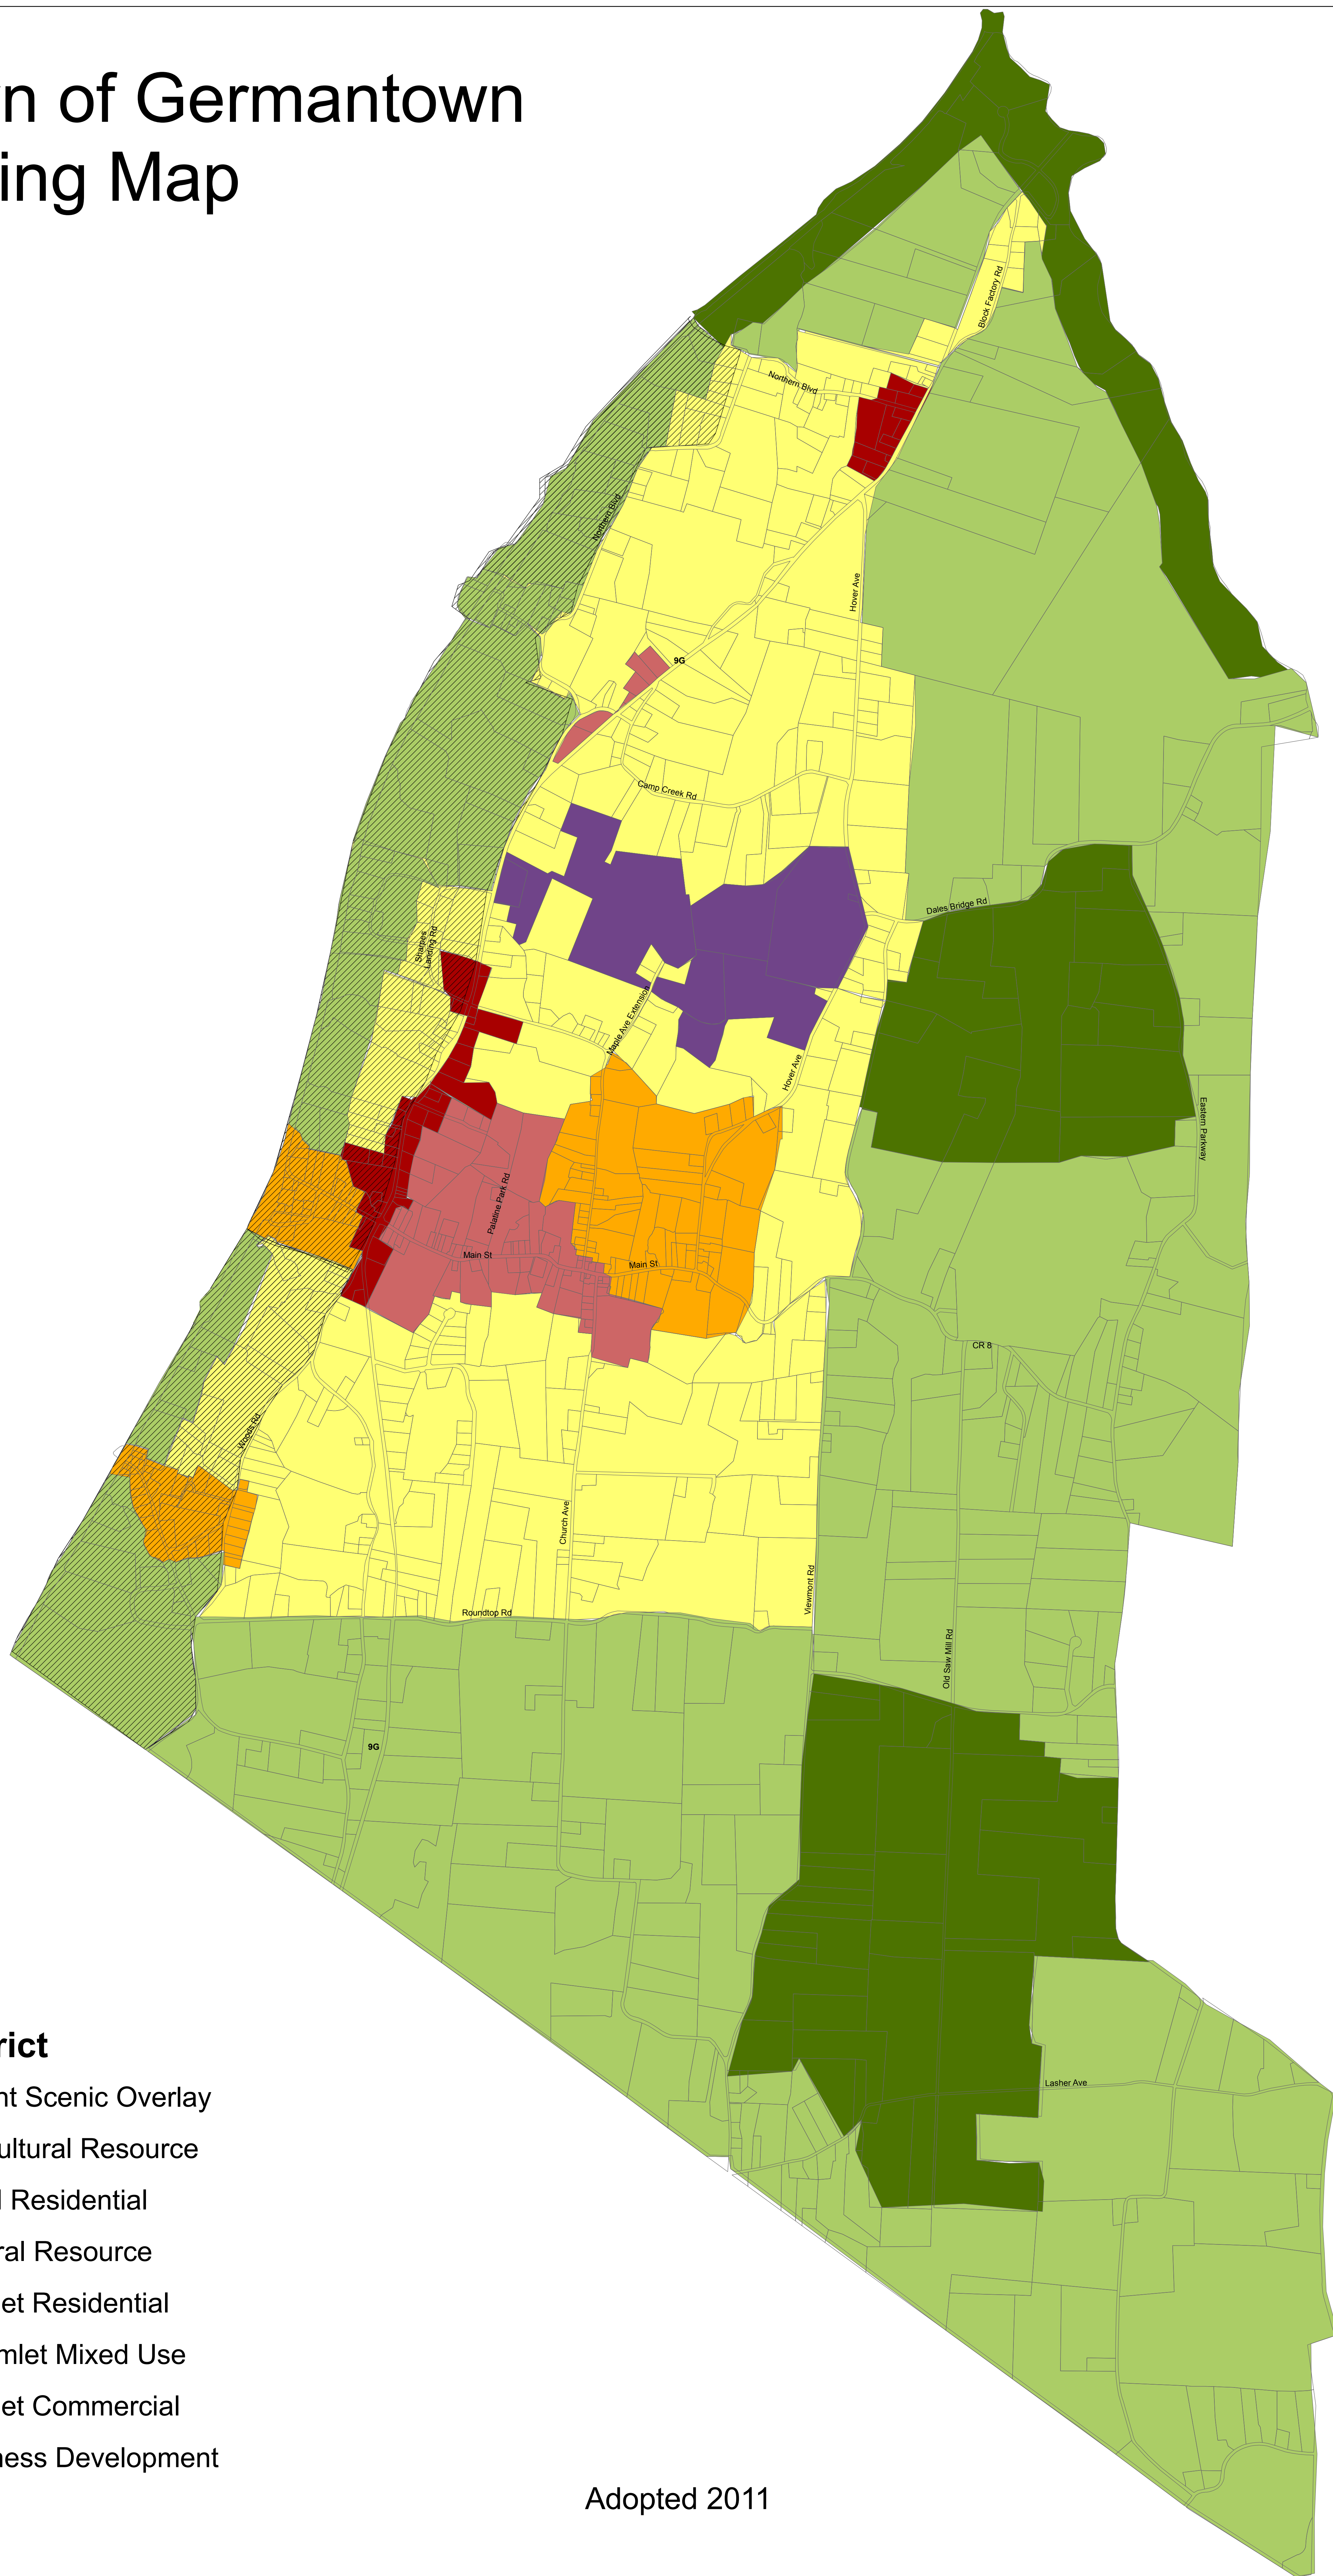

# Town of Germantown Zoning Map

## Zoning District

-  Waterfront Scenic Overlay
-  AR Agricultural Resource
-  RR Rural Residential
-  NR Natural Resource
-  HR Hamlet Residential
-  HMU Hamlet Mixed Use
-  HC Hamlet Commercial
-  BD Business Development